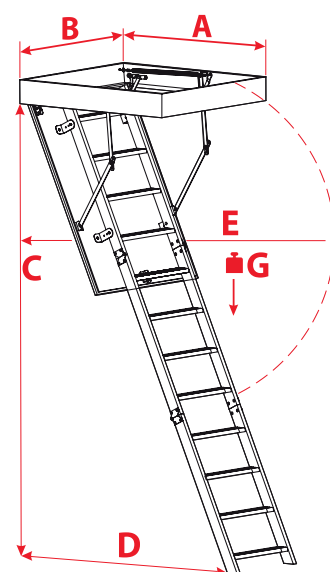

Technical specification

Insulated hatch thickness	26 mm
Thickness of thermal insulation	20 mm
Hatch colour from both sides	White
Wooden ladder	3 sections
Height of wooden box	135 mm
Width of ladder	400 mm
Width of step	358 mm
Depth of step	80 mm
Landing space	134/148 cm
Opening distance/angle	160/166 cm
Maximum ceiling height	280 cm

Box dimensions [cm] AxB

110x55 120x55 130x55 140x55
110x60 120x60 130x60 140x60
110x70 120x70 130x70 140x70

Outer box dimensions, mounting opening 2 cm larger

Non-standard dimensions

Min - Max Length 110 - 140 cm
Min - Max Width 54 - 85 cm

*Unusual dimensions available in full size of untypical stairs can not exceed 1 m²

Accessories

Masking batten

Mounting system

Hatch balustrade

Technical draw

A = 110	A > 110
C 280 cm	C 280 cm
D 134 cm	D 148 cm
E 160 cm	E 166 cm
G 160 kg	G 160 kg