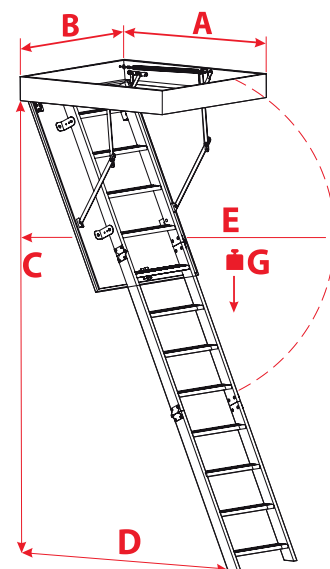

### Box dimensions [cm] AxB

110x55 120x55 130x55 140x55  
110x60 120x60 130x60 140x60  
110x70 120x70 130x70 140x70

Outer box dimensions, mounting opening 2 cm larger

## Non-standard dimensions

Min - Max Length 110 - 140 cm

Min - Max Width 54 - 85 cm

\*Unusual dimensions available in full size of untypical stairs can not exceed 1 m<sup>2</sup>

## Accessories

Masking batten

Mounting system

Hatch balustrade

## Technical draw

A < 110

C 280 cm

D 128 cm

E 161 cm

G 160 kg

A > 110

C 280 cm