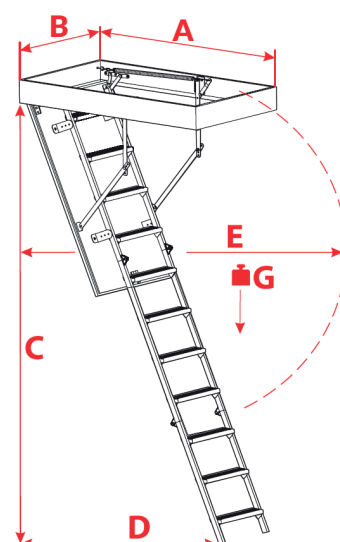

## Technical specification

Insulated hatch thickness	66 mm
Thickness of thermal insulation	60 mm
Hatch colour from both sides	White
Wooden ladder	3 sections
Height of wooden box	170 mm
Width of ladder	400 mm
Width of step	361 mm
Depth of step	113 mm
Landing space	145 cm
Opening distance/angle	168 cm
Maximum ceiling height	280 cm

### Box dimensions [cm] AxB

120x60 130x60

120x70 130x70

Outer box dimensions, mounting opening 2 cm larger

## Accessories

Masking batten

Mounting system

Hatch balustrade

## Technical draw

C	280 cm
D	145 cm
E	168 cm
G	210 kg