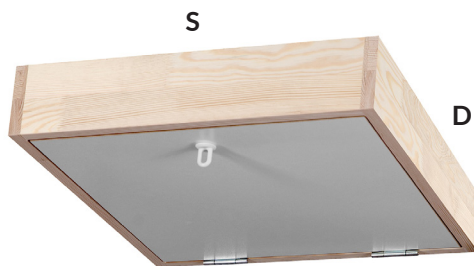

GOLDWOOD LOFT HATCH WS EXTRA

U_d VALUE
(W/m² * K)

SEAL

YEARS
GUARANTEE

HATCH
THICKNESS

Technical specification

Insulated hatch thickness	46 mm
Thickness of thermal insulation	40 mm
Hatch colour form both sides	White
Frame height	110 mm
Frame thickness	30 mm
Frame material	Softwood
Slotted hinge	Metal
Guarantee	3 years
Type of opening	Drop-down
Universal montage	Opening to the left or to the right side
Purpose of use	Interior
Locking latch when closed	

The mark of
responsible forestry

Box dimensions [cm] DxS

51x43 55x55 70x55
Outer box dimensions,
mounting opening 2 cm larger

Non-standard dimensions

Min - Max Length 50 - 100 cm
Min - Max Width 50 - 100 cm