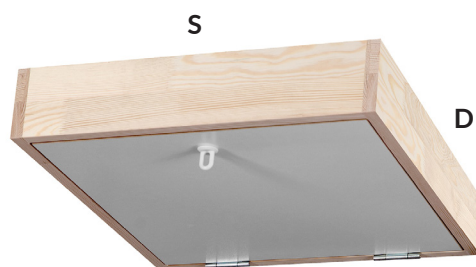

# GOLDWOOD LOFT HATCH WS TERMO

**U<sub>d</sub> VALUE**  
( W/m<sup>2</sup> \* K )

SEAL

YEARS  
GUARANTEE

HATCH  
THICKNESS

## Technical specification

Insulated hatch thickness	26 mm
Thickness of thermal insulation	20 mm
Hatch colour form both sides	White
Frame height	110 mm
Frame thickness	30 mm
Frame material	Softwood
Slotted hinge	Metal
Guarantee	3 years
Type of opening	Drop-down
Universal montage	Opening to the left or to the right side
Purpose of use	Interior
Locking latch when closed	

### Non-standard dimensions

Min - Max Length 50 - 100 cm  
Min - Max Width 50 - 100 cm